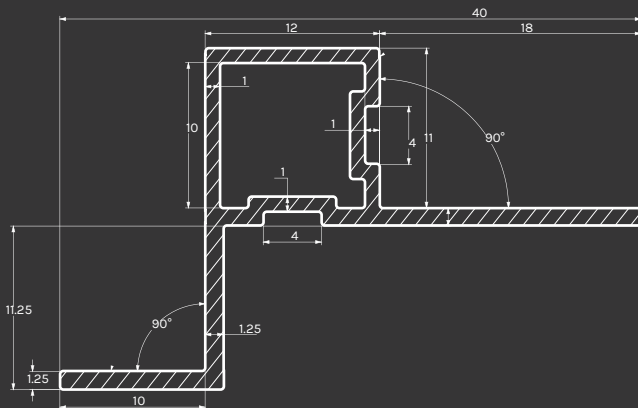

BOX SERIES - Shadowline Trim - 11mm

METRIM is an Australian Made Aluminium Tile Trim designed to provide a contemporary solution to finishing tiling around doors and windows returns in lieu of timber architraves.

- Eliminates timber architraves
- Delivers an **elegant** finish & **smooth** transition from door to wall
- Made from **responsibly sourced aluminium**
- Seamless finish - **no silicone required**, no more uneven rough lines and grout cracks joints
- Minimise trades and **speeds up installation** as it requires only a tiler or carpenter to install
- **Modern** and **sophisticated** look characterised by a distinctive shadow line look
- Proudly **Australian Made Sustainable Products**

Australian Patent No: 2019903246

CHEMICAL COMPOSITION

Weight %	Si	Fe	Cu	Mn	Mg	Cr	Zr	Others	
								Each	Total
Min.	0.30	0.10			0.35				
Max.	0.60	0.60	0.10	0.10	0.6	0.05	0.10	0.50	0.15

MECHANICAL PROPERTIES GUARANTEED (AAC SPECIFICATION)

Temper	Form of Produced	Thickness mm	U.T.S. (MPa)	0.2% Proof Stress	Elongation % 50mm
O	E, DT	All	130 Max.		16
F	E	No specified Properties			
T1	E	Up to 25	115	60	12
T5	E	Up to 25	150	110	8
T591	E	Up to 25	150-205	95-140	8
T595	E	Up to 25	170.22	130-160	5
T81	DT	All	225	205	8
T891	DT	All	180	150	8

See colour brochure for our full range of options.

Note: All METRIM tile trims come in 3 meter lengths.