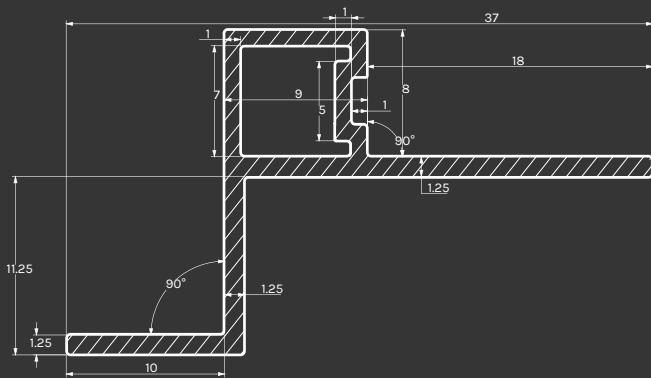

BOX SERIES - Shadowline Trim - 8mm

METRIM is an Australian Made Aluminium Tile Trim designed to provide a contemporary solution to finishing tiling around doors and windows returns in lieu of timber architraves.

- Eliminates timber architraves
- Delivers an **elegant** finish & **smooth** transition from door to wall
- Made from **responsibly sourced aluminium**
- Seamless finish - **no silicone required**, no more uneven rough lines and grout cracks joints
- Minimise trades and **speeds up installation** as it requires only a tiler or carpenter to install
- **Modern** and **sophisticated** look characterised by a distinctive shadow line look
- Proudly **Australian Made Sustainable Products**

Australian Patent No: 2019903246

CHEMICAL COMPOSITION

Weight %	Si	Fe	Cu	Mn	Mg	Cr	Zr	Others	
								Each	Total
Min.	0.30	0.10			0.35				
Max.	0.60	0.60	0.10	0.10	0.6	0.05	0.10	0.50	0.15

MECHANICAL PROPERTIES GUARANTEED (AAC SPECIFICATION)

Temper	Form of Produced	Thickness mm	U.T.S. (MPa)	0.2% Proof Stress	Elongation % 50mm
O	E, DT	All	130 Max.		16
F	E	No specified Properties			
T1	E	Up to 25	115	60	12
T5	E	Up to 25	150	110	8
T591	E	Up to 25	150-205	95-140	8
T595	E	Up to 25	170.22	130-160	5
T81	DT	All	225	205	8
T891	DT	All	180	150	8

See colour brochure for our full range of options.

Note: All METRIM tile trims come in 3 meter lengths.